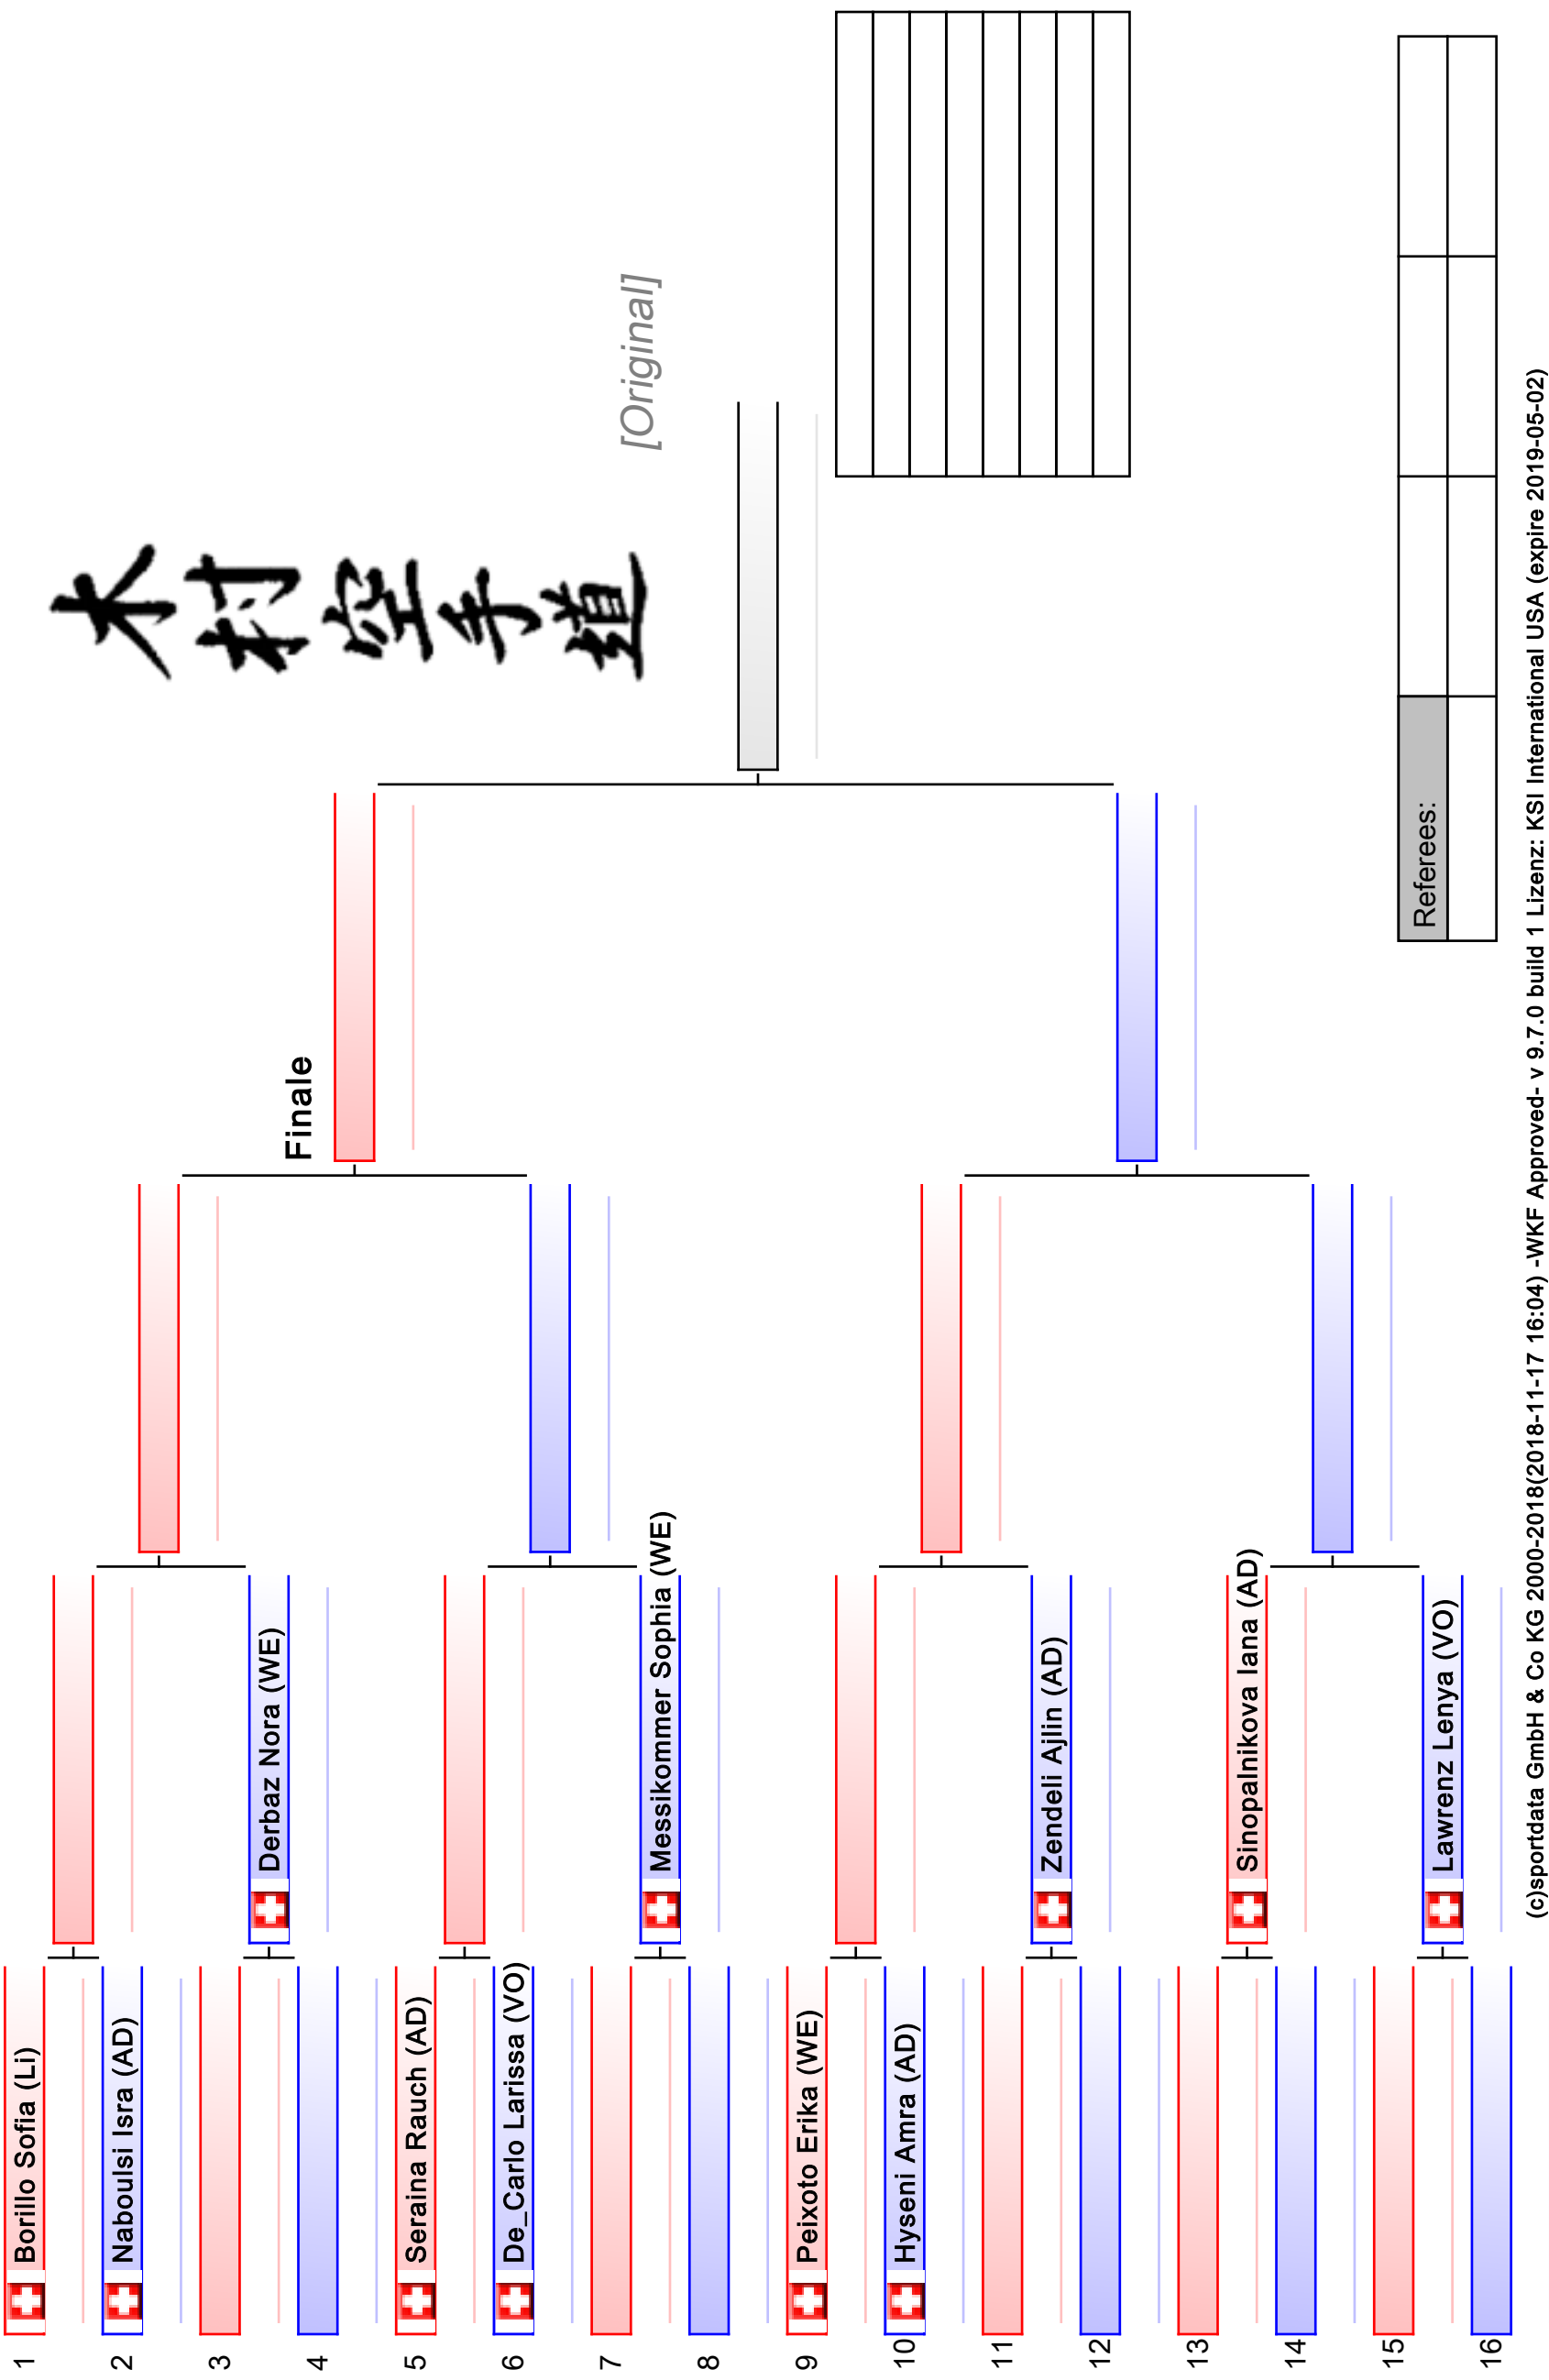

57 Kumite Girls Blau+Violette 7-10 Jahre Lightweight

KSI SM 2018 Wetzikon, SUJ

Tatami

5 13:25

Pool

1/1

Referees: