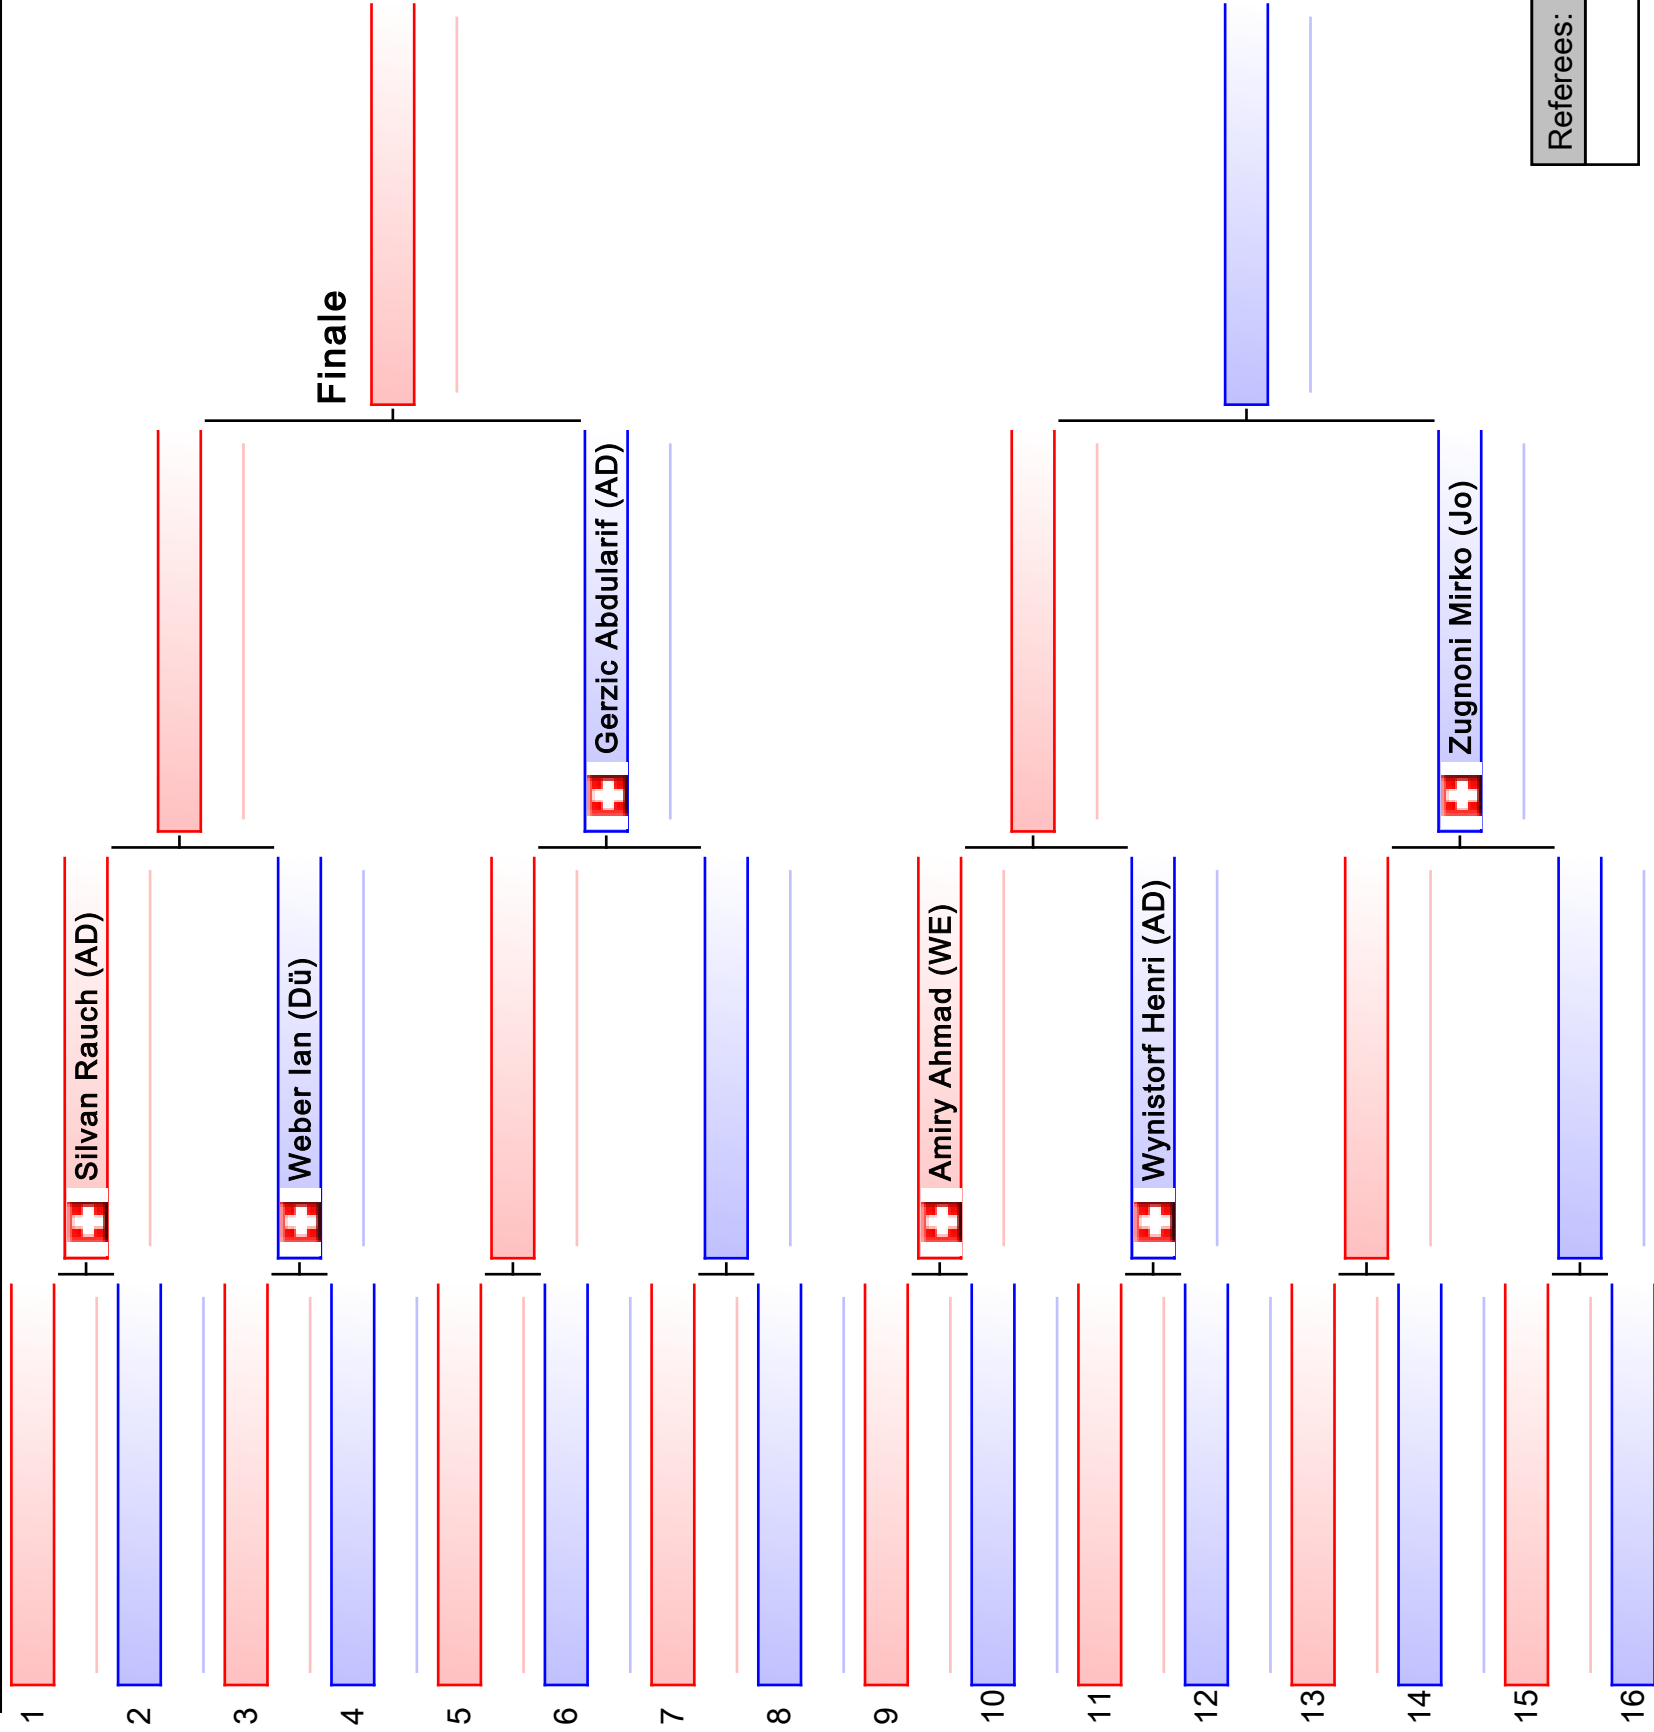

[Original]

Referees:

50 Kumite Boys Blau 9-11 Jahre Lightweight

KSI SM 2018 Wetzikon, SU1

Tatami
3 13:45

Pool
1/1

木村空手道

[Original]

Referees:

木村空手道

[Original]

Referees:		

52 Kumite Boys Braun+Schwarz 12-14 Jahre Lightweight

KSI SM 2018 Wetzikon, SU1

Tatami
1 14:45

Pool
1/1