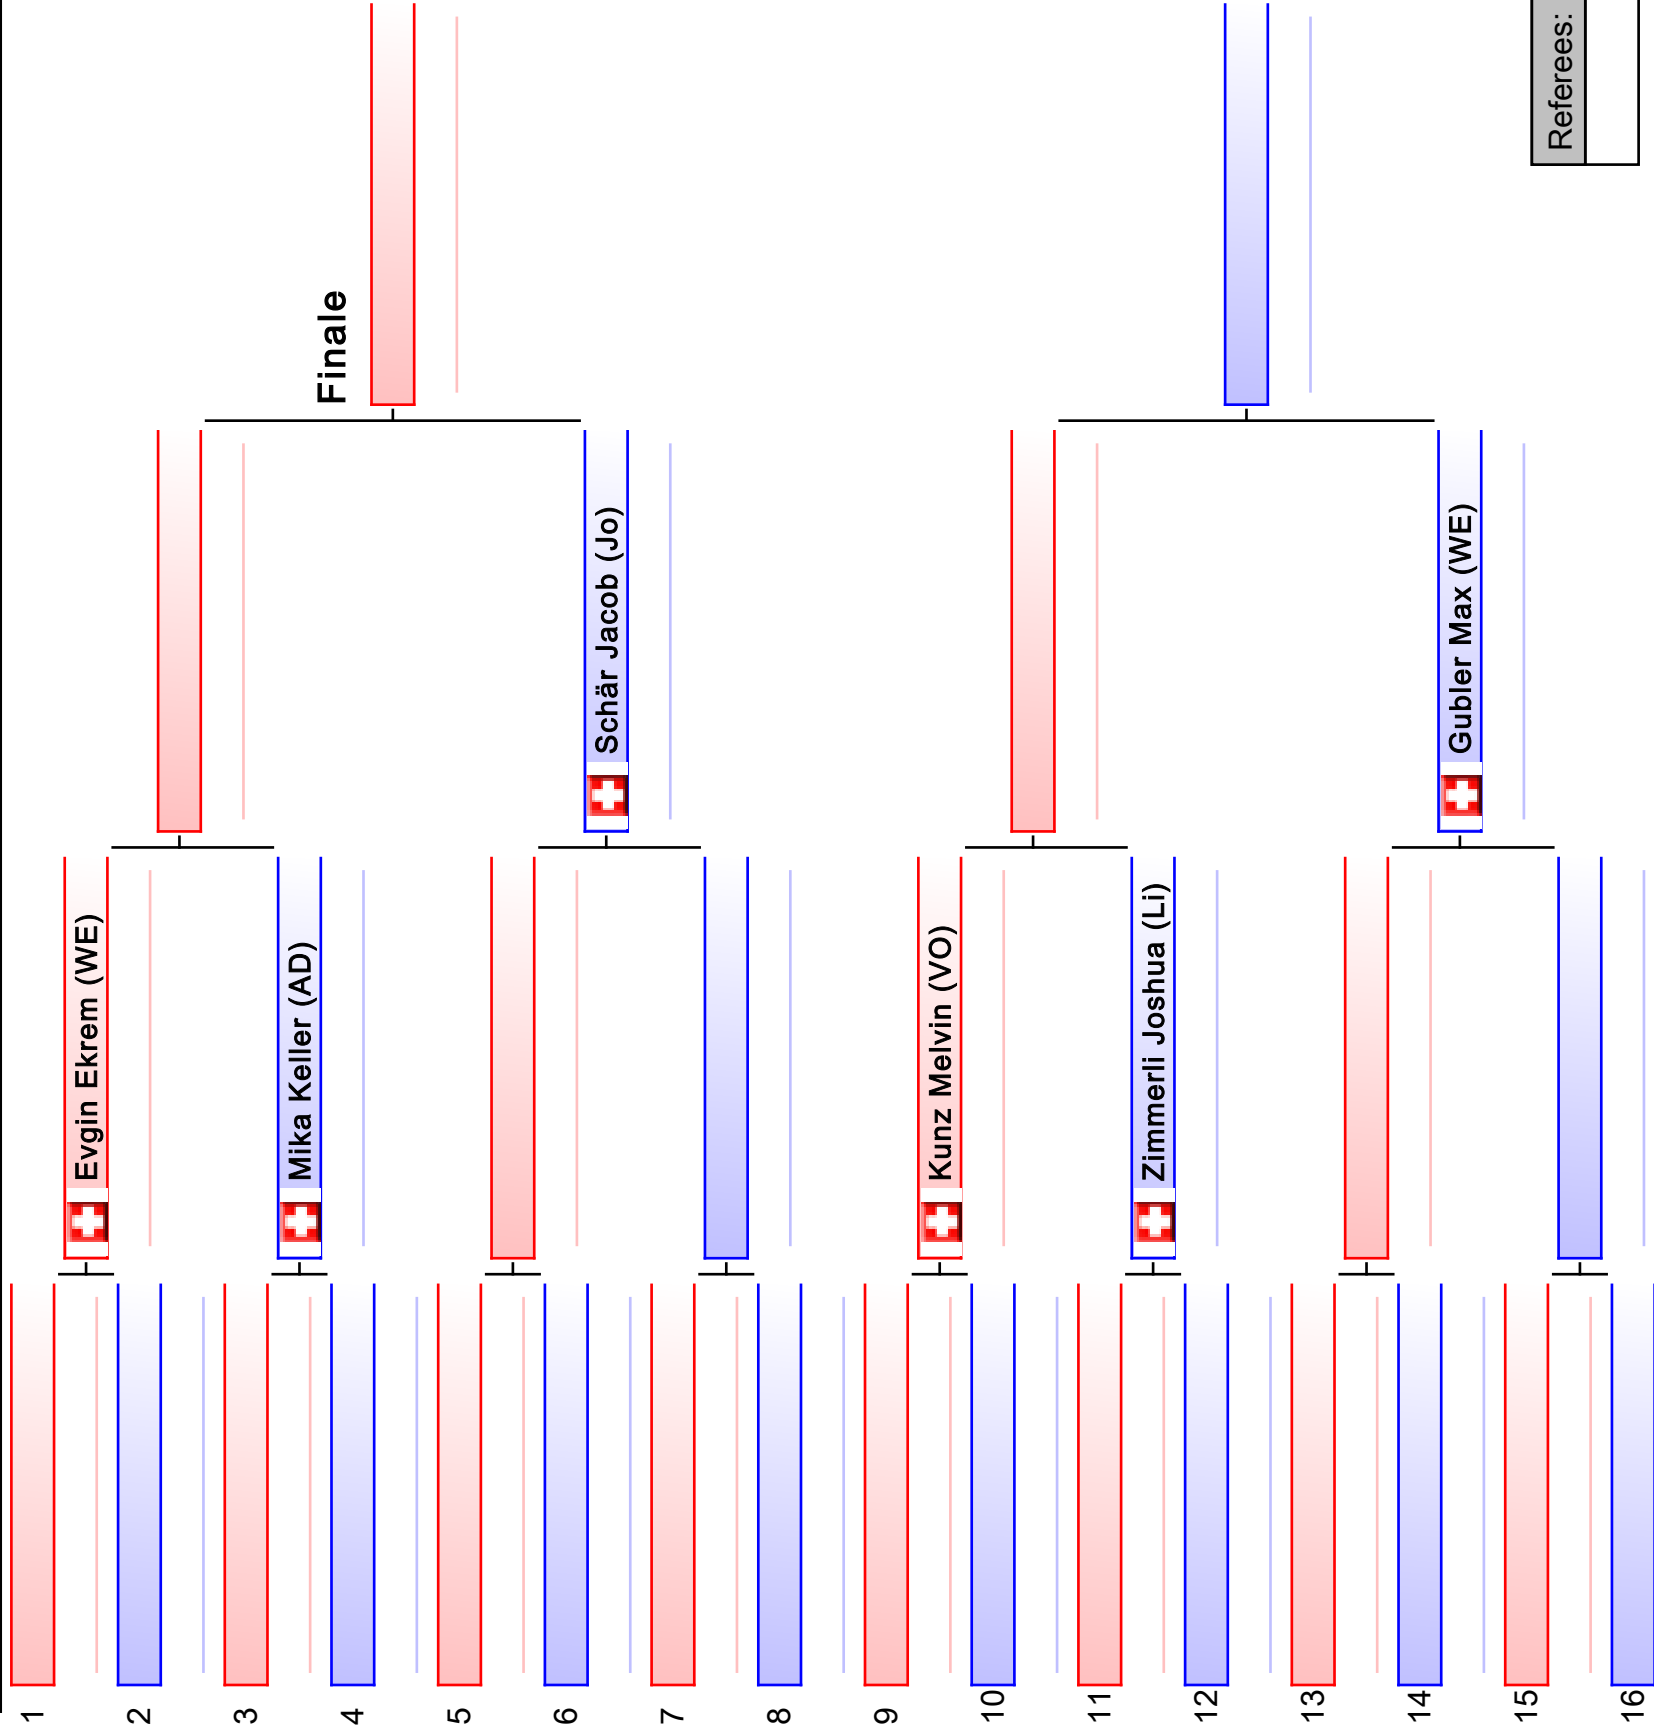

[Original]

Referees:

50 Kumite Boys Blau 9-11 Jahre Lightweight

KSI SM 2018 Wetzikon, SU1

Tatami
3 13:45

Pool
1/1

木村空手道

[Original]

Referees:

木村空手道

[Original]

Referees:		

52 Kumite Boys Braun+Schwarz 12-14 Jahre Lightweight

KSI SM 2018 Wetzikon, SU1

Tatami
1 14:45

Pool
1/1